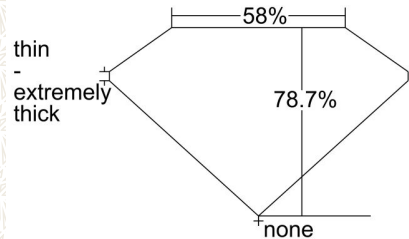

GIA COLORED DIAMOND REPORT

May 19, 2017
 Report Type Grading Report
 GIA Report Number 5182376354
 Shape and Cutting Style Square Modified Brilliant
 Measurements 3.87 x 3.72 x 2.93 mm

Carat Weight 0.38 carat
 Color Grade Fancy Vivid Orange-Yellow
 Color Origin Natural
 Color Distribution Even
 Clarity Grade VS2
 Proportions:

Profile not to actual proportions

Polish Very Good
 Symmetry Good
 Fluorescence None
 Inscription(s): GIA 5182376354

ADDITIONAL INFORMATION

GIA COLORED DIAMOND SCALE

GIA CLARITY SCALE

FLAWLESS
INTERNALLY FLAWLESS
VERY VERY SLIGHTLY INCLUDED
VVS ₁
VVS ₂
VERY SLIGHTLY INCLUDED
VS ₁
VS ₂
SLIGHTLY INCLUDED
SI ₁
SI ₂
INCLUDED
I ₁
I ₂
I ₃

Illustration of GIA fancy color grade interrelationships

CLARITY CHARACTERISTICS

KEY TO SYMBOLS*

- Feather
- Indented Natural
- Cavity

* Red symbols denote internal characteristics (inclusions). Green or black symbols denote external characteristics (blemishes). Diagram is an approximate representation of the diamond, and symbols shown indicate type, position, and approximate size of clarity characteristics. All clarity characteristics may not be shown. Details of finish are not shown.