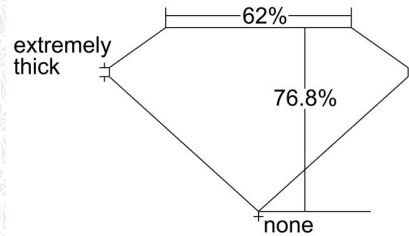

GIA COLORED DIAMOND REPORT

April 05, 2018  
 Report Type ..... Grading Report  
 GIA Report Number ..... 1192237295  
 Shape and Cutting Style ..... Square Emerald Cut  
 Measurements ..... 4.66 x 4.65 x 3.57 mm

Carat Weight ..... 0.75 carat  
 Color Grade ..... Fancy Intense Yellow  
 Color Origin ..... Natural  
 Color Distribution ..... Even  
 Clarity Grade ..... VS1  
 Proportions:

Profile not to actual proportions

GIA CLARITY SCALE

FLAWLESS
INTERNALLY FLAWLESS
VERY VERY SLIGHTLY INCLUDED VVS <sub>1</sub>
VVS <sub>2</sub>
VERY SLIGHTLY INCLUDED VS <sub>1</sub>
VS <sub>2</sub>
SLIGHTLY INCLUDED SI <sub>1</sub>
SI <sub>2</sub>
INCLUDED I <sub>1</sub>
I <sub>2</sub>
I <sub>3</sub>